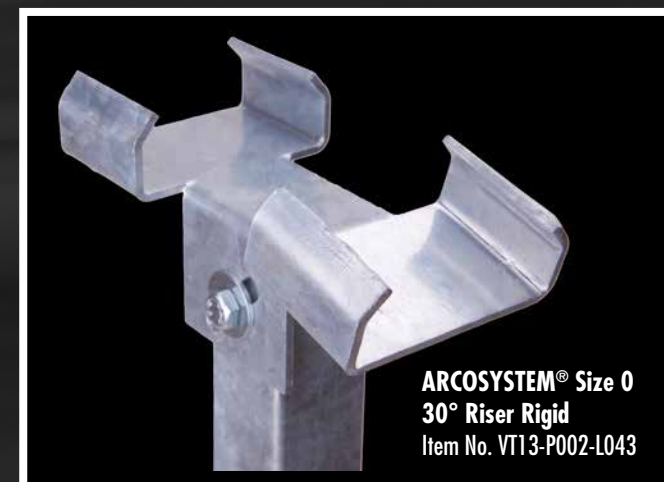

CASTIONI
KABELFÜHRUNGSSYSTEME

ARCOSYSTEM® SIZE 0 – ELEVATED AND GROUND BASED

ARCOSYSTEM® Size 0 – square tube 40 x 40 mm

ARCOSYSTEM® Size 0 – Ground Based

ARCOSYSTEM® Size 0 – Outhanging Systems

ARCOSYSTEM® Size 0 – Accessories

CASTIONI
KABELFÜHRUNGSSYSTEME

CASTIONI
KABELFÜHRUNGSSYSTEME

ARCOSYSTEM® Size 0 – Overview

CASTIONI
KABELFÜHRUNGSSYSTEME

ARCOSYSTEM® Size 0	Pieces	Item No.
Trough and Lid – internal dimensions 53 x 56 mm		
GRP Trough and Lid		VT130533000PGK
GRP Trough		VT130533000PGT
GRP Lid		VT130533000PGD
End Cap		VT13-P002-L045
Square Tube 40 x 40 mm		
1000 mm		VT13-P002-L034
1200 mm		VT13-P002-L035
1500 mm		VT13-P002-L036
1800 mm		VT13-P002-L037
Elevated Bracketry on Square Tube 40 x 40 mm		
Single Plane Swivel		VT13-P002-L015
Straight Connection Plate		VT13-P002-L018
Hinged Swivel Riser		VVT13-P002-L017
30° Riser Rigid		VT13-P002-L043

ARCOSYSTEM® Size 0	Pieces	Item No.
Cable Exit		
Base Cable Exit		VT13-P002-L030
Lateral Cable Exit		VT13-P002-L032
Ground Based		
Floor Fixing Straight Connection		VT13-P002-L044
Floor Fixing Swivel		VT13-P002-L029
Earth Anchor D45 x 250, key-width 19		VT13-P002-L033
Wall Fixing Systems		
Single Plane Swivel Wall Bracket		VT13-P001-W011
Universal Hinged Swivel Wall Bracket		VT13-P002-L019
Out-Hanging Systems		
Single Plane Swivel O/H Post Fixing		VT13-P001-B025
Universal Hinged Swivel O/H Post Fixing		VT13-P002-L046